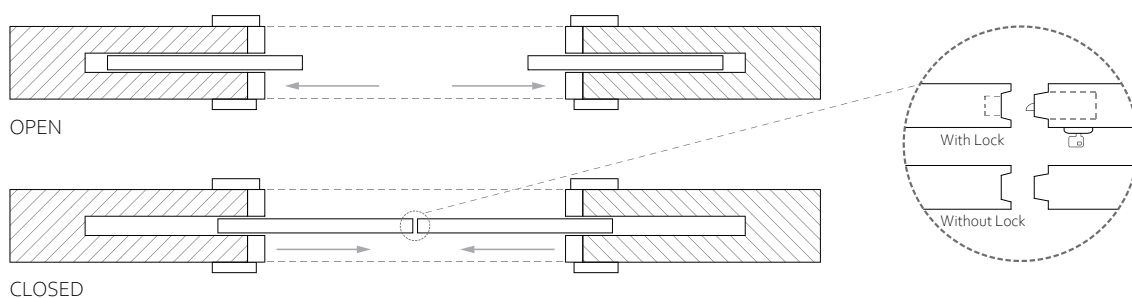

Lam. Carini Walnut

Ven. Palisanda

OPENING SCHEME

CLOSED

OPEN

— ARCHITRAVE DOORS

IN-WALL SLIDING DOOR

FINISHES. Venners and Laminates

Ven. Titanium Oak

Lam. Aida Walnut

Lam. Makassar

Lam. Truffle Grey

Ven. Sushi Brown

OPENING SCHEME

— IN-WALL SLIDING DOORS

— ON-WALL SLIDING DOOR