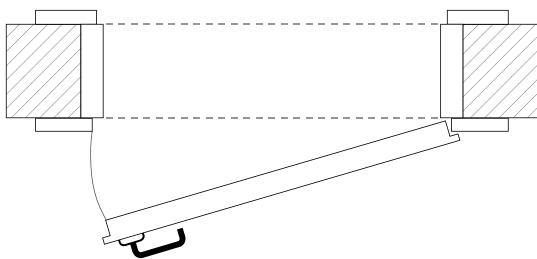

FINISHES. Venners and Laminates

OPENING SCHEME

CLOSED

OPEN