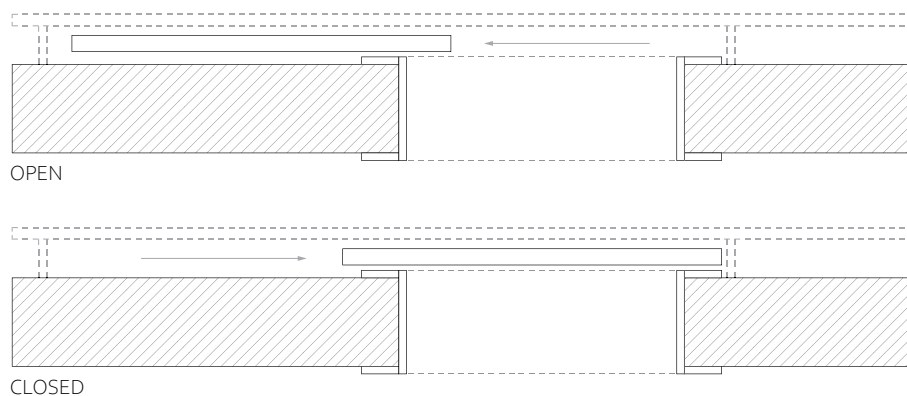

OPENING SCHEME