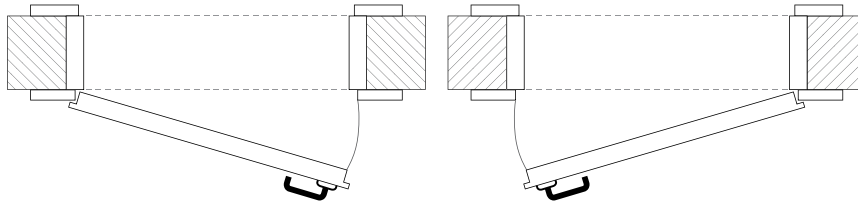

DOOR CATALOGUE

INFORMATION PAGE

—Door Handle

PZ: A traditional door lock that requires a metal key to lock and unlock the door. This ensures a higher level of privacy or security.

WC: The Water closet (WC) lock lets you lock the door from one side using either a thumb-turn mechanism, It does not require a traditional key to lock or unlock.

Door Handles: AFP offers a catalogue of door handles spanning a range of different styles and materials to accessorize and complete your doors.

—DIN

DIN. L (left)

DIN. R(right)

Explantion: DIN refers to the direction in which the door sheet opens in. AFP offers doors that open in the left (DIN L) or right (DIN R) direction of the room, we employ whichever direction that best suits your space. All doors are specially tailored to perfectly fit the wall openings on site.