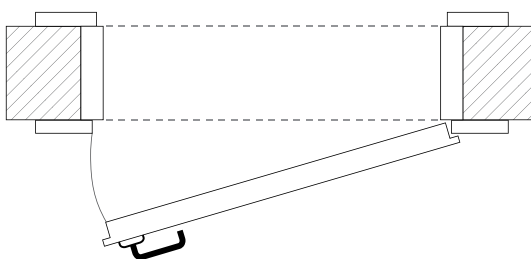

FINISHES. Venners and Laminates

OPENING SCHEME

CLOSED

OPEN