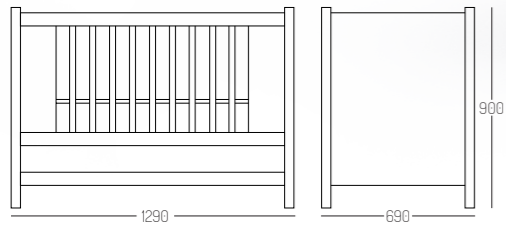

Children's Furniture

Table of Contents

Moon Bed	4
Baby Court	6
Changing Unit	8
Rocking Chair	10
Trippy	12
Baby Cage	14
Toddler's Chair	16
Toddler's Tower	18

Moon Bed

Teleport your little one to a magical dreamland in this crescent shaped baby bed. The highly detailed bed also provides a beautiful focal point for the nursery that accommodates it.

Baby Court

A large, safe baby bed to rest your little one after a long day of being cute. The baby court is suitable for infants and toddlers alike with ample space for sleeping and the occasional playtime.