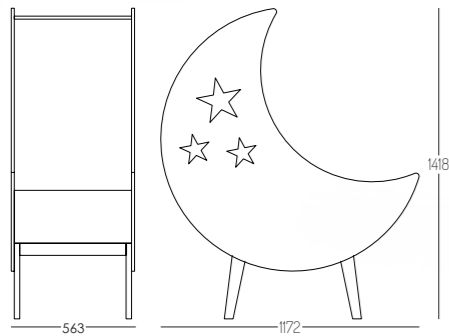

Children's Furniture

Table of Contents

Moon Bed	4
Baby Court	6
Changing Unit	8
Rocking Chair	10
Trippy	12
Baby Cage	14
Toddler's Chair	16
Toddler's Tower	18

Moon Bed

Teleport your little one to a magical dreamland in this crescent shaped baby bed. The highly detailed bed also provides a beautiful focal point for the nursery that accommodates it.

Baby Court

A large, safe baby bed to rest your little one after a long day of being cute. The baby court is suitable for infants and toddlers alike with ample space for sleeping and the occasional playtime.